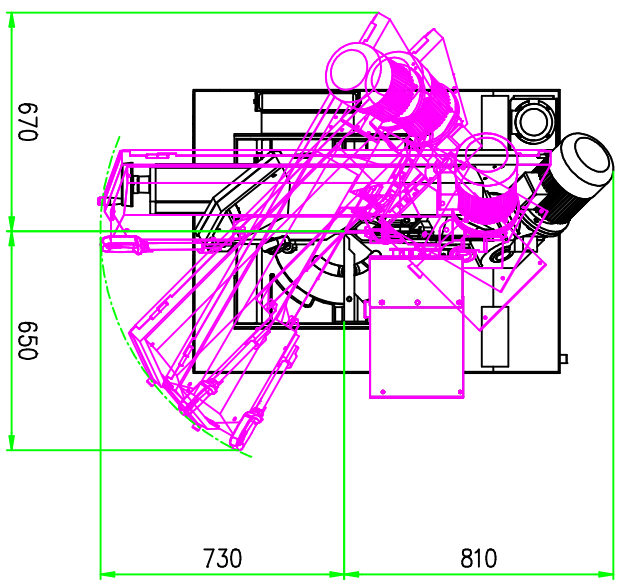

ELECTRIC CABINET
 SUPPLY POWER CABLE 4 m long
 FROR 450/750V 4G 1,5 MMQ
 400 V 50 Hz 2,5 kW

4 FIXING POINT TO FLOOR, dia. 16 mm MAX.

BS 300 PLUS GH