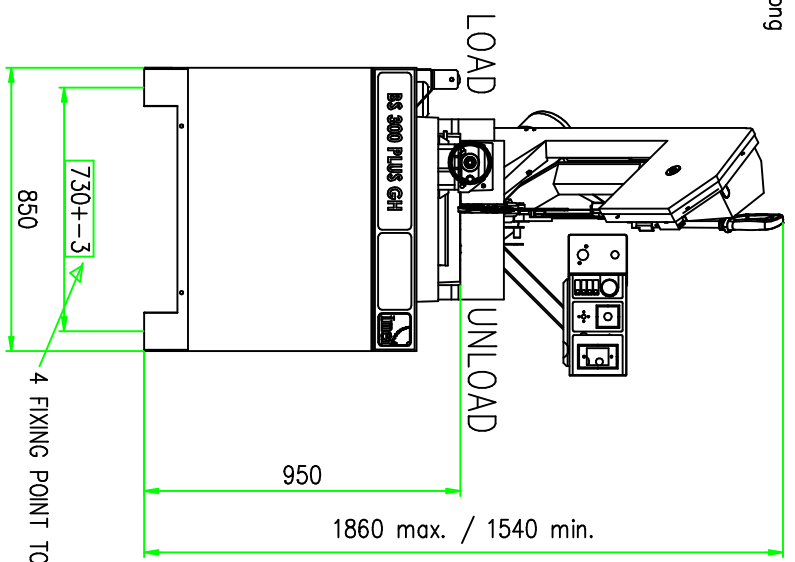

ELECTRIC CABINET
 SUPPLY POWER CABLE 4 m long
 FROR 450/750V 4G 1,5 MMQ
 400 V 50 Hz 2,5 kW

4 FIXING POINT TO FLOOR, dia. 16 mm MAX.

BS 300 PLUS GH