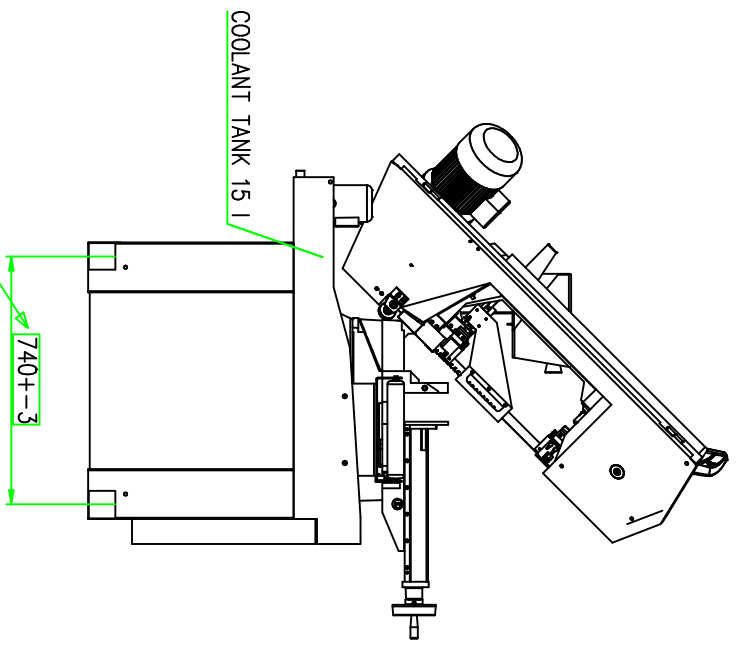

ELECTRIC CABINET
 SUPPLY POWER CABLE 4 m long
 FROR 450/750V 4G 1,5 MMQ
 400 V 50 Hz 2,5 kW

4 FIXING POINT TO FLOOR, dia. 16 mm MAX.

BS 300 PLUS GH