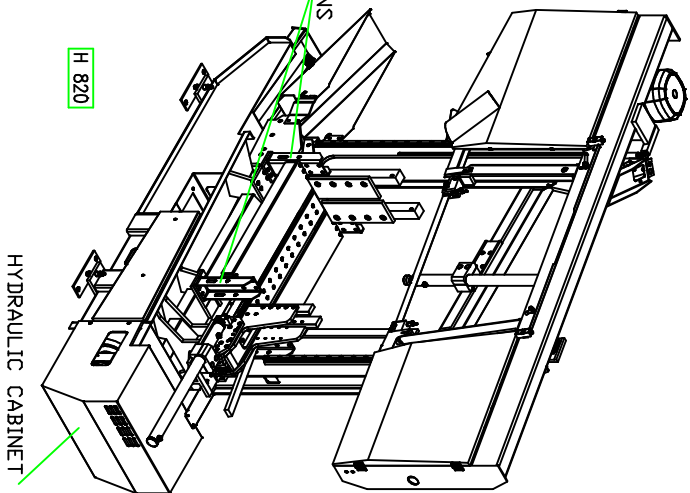

ROLLER CONNECTIONS ON BOTH SIDE

SUPPLY POWER CABLE 5 m long  
FRDR 450/750V 5G 2,5 MMQ  
400 V 50 HZ 5KW  
ELECTRIC CABINET